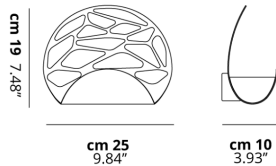

FRAME	DIFFUSOR	LED COLOUR	CODE
Coppery Bronze	None	2700K	141012
Matte White 9010	None	2700K	141011